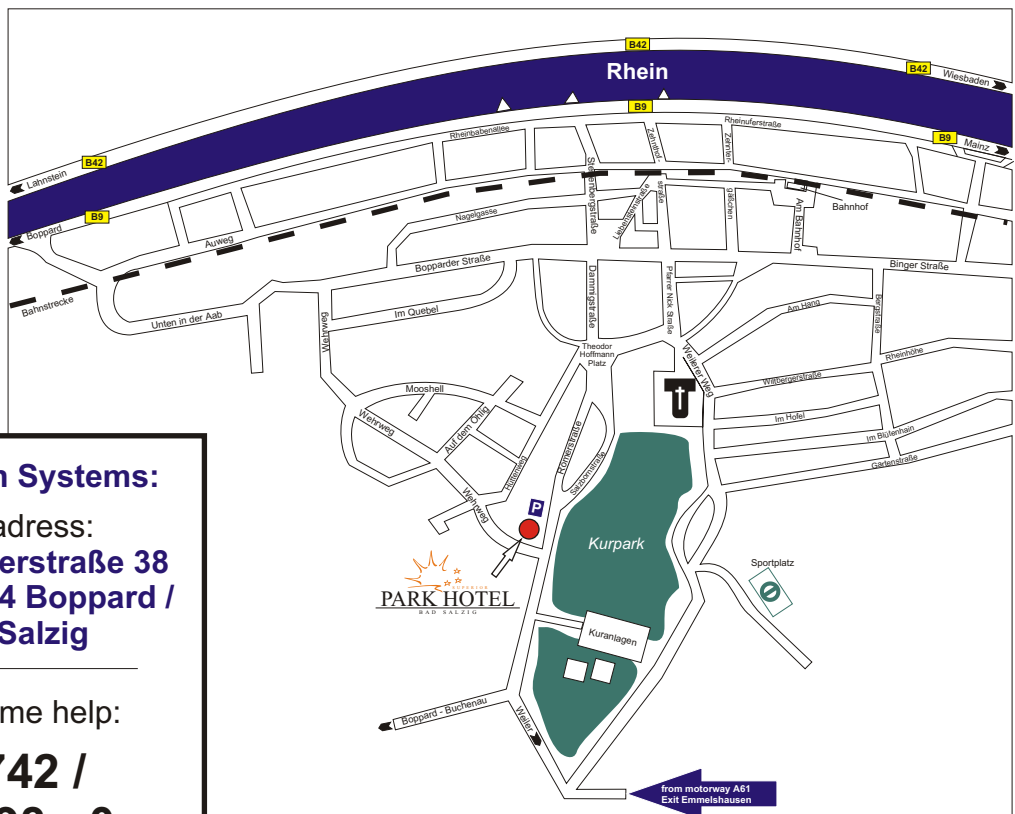

Find us easily!

PARK HOTEL
BAD SALZIG

Römerstraße 38
56154 Boppard / Bad Salzиг

Tel.: 06742 / 93 93 0

- Motorway A61
- Exit (No. 42) Emmelshausen
- Follow the signs to Bad Salzиг
- In Karbach turn LEFT to Rheinbay
- In Rheinbay turn LEFT again (Direction Weiler / Bad Salzиг)
- Pass Weiler (Direction Bad Salzиг)
- Entry to Bad Salzиг
- Just follow the street until you see the Park-Hotel on the left-hand side.

For Navigation Systems:

Our address:
Römerstraße 38
56154 Boppard /
Bad Salzиг

If you need some help:

06742 /
93 93 - 0

We're happy to welcome you!