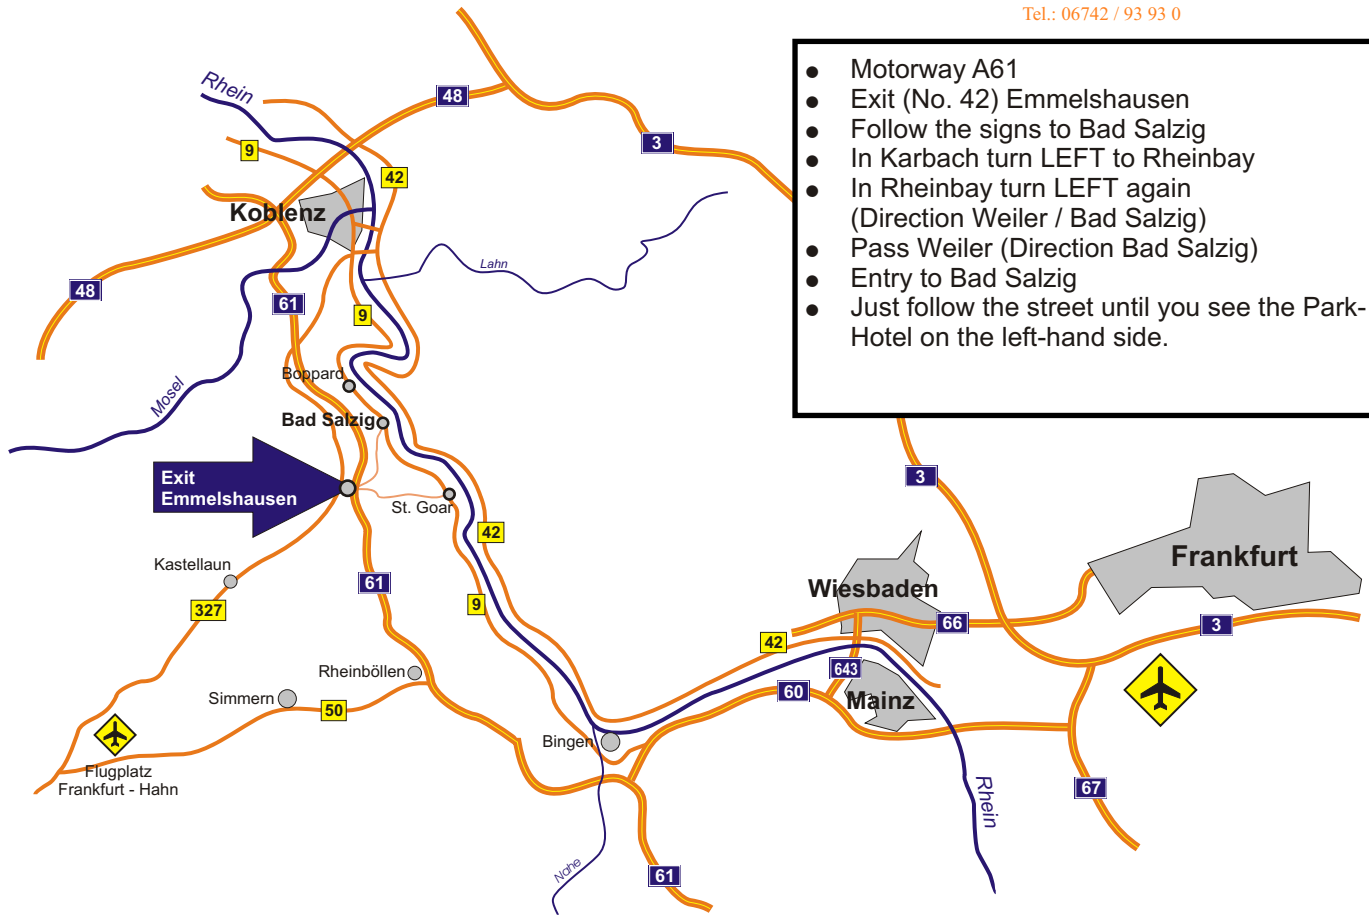

Find us easily!

PARK HOTEL
BAD SALZIG

Römerstraße 38
56154 Boppard / Bad Salzиг

Tel.: 06742 / 93 93 0

- Motorway A61
- Exit (No. 42) Emmelshausen
- Follow the signs to Bad Salzиг
- In Karbach turn LEFT to Rheinbay
- In Rheinbay turn LEFT again (Direction Weiler / Bad Salzиг)
- Pass Weiler (Direction Bad Salzиг)
- Entry to Bad Salzиг
- Just follow the street until you see the Park-Hotel on the left-hand side.

For Navigation Systems:

Our address:
Römerstraße 38
56154 Boppard /
Bad Salzиг

If you need some help:

06742 /
93 93 - 0

We're happy to welcome you!